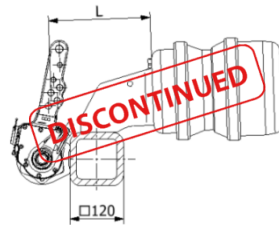

BPW Brake Booster Brackets and Pushrod Lengths

120 Square Hollow Axles with SN 3020 Brakes (NH)

Type = Ü, L = 170

Type = N, L = 227

Type = H, L = 155

120 Square Hollow Axles with SN 3620 Brakes (KH)

Type = N, L = 227

Type = Ü, L = 180

120 Square Hollow Axles with SN 4218 Brakes (H)

Type = N, L = 227

Type = R, L = 227

Type = F, L = 110

Type = U, L = 190

150 Square Hollow Axles with SN 4220 Brakes (H)

Type = F, L = 110

Type = N, L = 227

120 Square Hollow Steering Axles with SN 4218 Brakes (H...LL)

L = 195