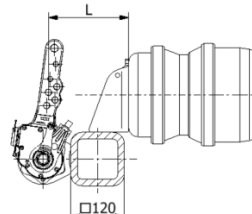

BPW Brake Booster Brackets and Pushrod Lengths

120 Square Hollow Axles with SN 3020 Brakes (NH)

Type = Ü, L = 170

Type = N, L = 227

Type = H, L = 155

120 Square Hollow Axles with SN 3620 Brakes (KH)

Type = N, L = 227

Type = Ü, L = 180

120 Square Hollow Axles with SN 4218 Brakes (H)

Type = N, L = 227

Type = R, L = 227

Type = F, L = 110

Type = U, L = 190

150 Square Hollow Axles with SN 4220 Brakes (H)

Type = F, L = 110

Type = N, L = 227

120 Square Hollow Steering Axles with SN 4218 Brakes (H...LL)

L = 195