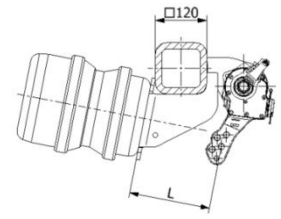

BPW Brake Booster Brackets and Pushrod Lengths

120 Square Hollow Axles with SN 3020 Brakes (NH)

Type = Ü, L = 170

Type = N, L = 227

Type = H, L = 155

120 Square Hollow Axles with SN 3620 Brakes (KH)

Type = N, L = 227

Type = Ü, L = 180

120 Square Hollow Axles with SN 4218 Brakes (H)

Type = N, L = 227

Type = R, L = 227

Type = F, L = 110

Type = U, L = 190

150 Square Hollow Axles with SN 4220 Brakes (H)

Type = F, L = 110

Type = N, L = 227

120 Square Hollow Steering Axles with SN 4218 Brakes (H...LL)

L = 195