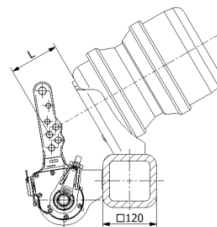

BPW Brake Booster Brackets and Pushrod Lengths

120 Square Hollow Axles with SN 3020 Brakes (NH)

Type = Ü, L = 170

Type = N, L = 227

Type = H, L = 155

120 Square Hollow Axles with SN 3620 Brakes (KH)

Type = N, L = 227

Type = Ü, L = 180

120 Square Hollow Axles with SN 4218 Brakes (H)

Type = N, L = 227

Type = R, L = 227

Type = F, L = 110

Type = U, L = 190

150 Square Hollow Axles with SN 4220 Brakes (H)

Type = F, L = 110

Type = N, L = 227

120 Square Hollow Steering Axles with SN 4218 Brakes (H...LL)

L = 195