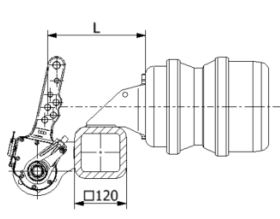

BPW Brake Booster Brackets and Pushrod Lengths

120 Square Hollow Axles with SN 3020 Brakes (NH)

Type = Ü, L = 170

Type = N, L = 227

Type = H, L = 155

120 Square Hollow Axles with SN 3620 Brakes (KH)

Type = N, L = 227

Type = Ü, L = 180

120 Square Hollow Axles with SN 4218 Brakes (H)

Type = N, L = 227

Type = R, L = 227

Type = F, L = 110

Type = U, L = 190

150 Square Hollow Axles with SN 4220 Brakes (H)

Type = F, L = 110

Type = N, L = 227

120 Square Hollow Steering Axles with SN 4218 Brakes (H...LL)

L = 195