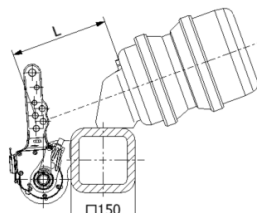

BPW Brake Booster Brackets and Pushrod Lengths

120 Square Hollow Axles with SN 3020 Brakes (NH)

Type = Ü, L = 170

Type = N, L = 227

Type = H, L = 155

120 Square Hollow Axles with SN 3620 Brakes (KH)

Type = N, L = 227

Type = Ü, L = 180

120 Square Hollow Axles with SN 4218 Brakes (H)

Type = N, L = 227

Type = R, L = 227

Type = F, L = 110

Type = U, L = 190

150 Square Hollow Axles with SN 4220 Brakes (H)

Type = F, L = 110

Type = N, L = 227

120 Square Hollow Steering Axles with SN 4218 Brakes (H...LL)

L = 195