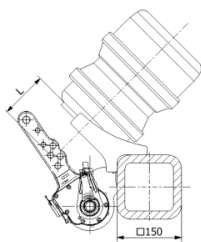

BPW Brake Booster Brackets and Pushrod Lengths

120 Square Hollow Axles with SN 3020 Brakes (NH)

Type = Ü, L = 170

Type = N, L = 227

Type = H, L = 155

120 Square Hollow Axles with SN 3620 Brakes (KH)

Type = N, L = 227

Type = Ü, L = 180

120 Square Hollow Axles with SN 4218 Brakes (H)

Type = N, L = 227

Type = R, L = 227

Type = F, L = 110

Type = U, L = 190

150 Square Hollow Axles with SN 4220 Brakes (H)

Type = F, L = 110

Type = N, L = 227

120 Square Hollow Steering Axles with SN 4218 Brakes (H...LL)

L = 195