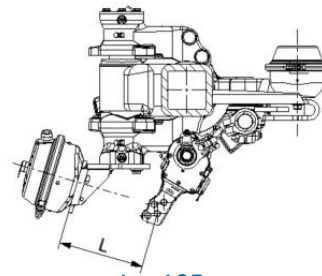

BPW Brake Booster Brackets and Pushrod Lengths

120 Square Hollow Axles with SN 3020 Brakes (NH)

Type = Ü, L = 170

Type = N, L = 227

Type = H, L = 155

120 Square Hollow Axles with SN 3620 Brakes (KH)

Type = N, L = 227

Type = Ü, L = 180

120 Square Hollow Axles with SN 4218 Brakes (H)

Type = N, L = 227

Type = R, L = 227

Type = F, L = 110

Type = U, L = 190

150 Square Hollow Axles with SN 4220 Brakes (H)

Type = F, L = 110

Type = N, L = 227

120 Square Hollow Steering Axles with SN 4218 Brakes (H...LL)

L = 195