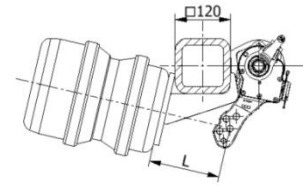

BPW Brake Booster Brackets and Pushrod Lengths

120 Square Hollow Axles with SN 3020 Brakes (NH)

Type = Ü, L = 170

Type = N, L = 227

Type = H, L = 155

120 Square Hollow Axles with SN 3620 Brakes (KH)

Type = N, L = 227

Type = Ü, L = 180

120 Square Hollow Axles with SN 4218 Brakes (H)

Type = N, L = 227

Type = R, L = 227

Type = F, L = 110

Type = U, L = 190

150 Square Hollow Axles with SN 4220 Brakes (H)

Type = F, L = 110

Type = N, L = 227

120 Square Hollow Steering Axles with SN 4218 Brakes (H...LL)

L = 195