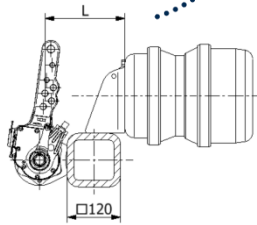

BPW Brake Booster Brackets and Pushrod Lengths

120 Square Hollow Axles with SN 3020 Brakes (NH)

Type = Ü, L = 170

Type = N, L = 227

Type = H, L = 155

120 Square Hollow Axles with SN 3620 Brakes (KH)

Type = N, L = 227

Type = Ü, L = 180

120 Square Hollow Axles with SN 4218 Brakes (H)

Type = N, L = 227

Type = R, L = 227

Type = F, L = 110

Type = U, L = 190

150 Square Hollow Axles with SN 4220 Brakes (H)

Type = F, L = 110

Type = N, L = 227

120 Square Hollow Steering Axles with SN 4218 Brakes (H...LL)

L = 195