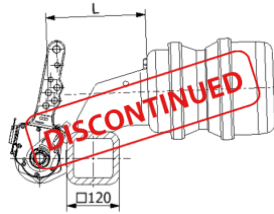

BPW Brake Booster Brackets and Pushrod Lengths

120 Square Hollow Axles with SN 3020 Brakes (NH)

Type = Ü, L = 170

Type = N, L = 227

Type = H, L = 155

120 Square Hollow Axles with SN 3620 Brakes (KH)

Type = N, L = 227

Type = Ü, L = 180

120 Square Hollow Axles with SN 4218 Brakes (H)

Type = N, L = 227

Type = R, L = 227

Type = F, L = 110

Type = U, L = 190

150 Square Hollow Axles with SN 4220 Brakes (H)

Type = F, L = 110

Type = N, L = 227

120 Square Hollow Steering Axles with SN 4218 Brakes (H...LL)

L = 195