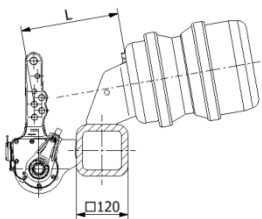

BPW Brake Booster Brackets and Pushrod Lengths

120 Square Hollow Axles with SN 3020 Brakes (NH)

Type = Ü, L = 170

Type = N, L = 227

Type = H, L = 155

120 Square Hollow Axles with SN 3620 Brakes (KH)

Type = N, L = 227

Type = Ü, L = 180

120 Square Hollow Axles with SN 4218 Brakes (H)

Type = N, L = 227

Type = R, L = 227

Type = F, L = 110

Type = U, L = 190

150 Square Hollow Axles with SN 4220 Brakes (H)

Type = F, L = 110

Type = N, L = 227

120 Square Hollow Steering Axles with SN 4218 Brakes (H...LL)

L = 195